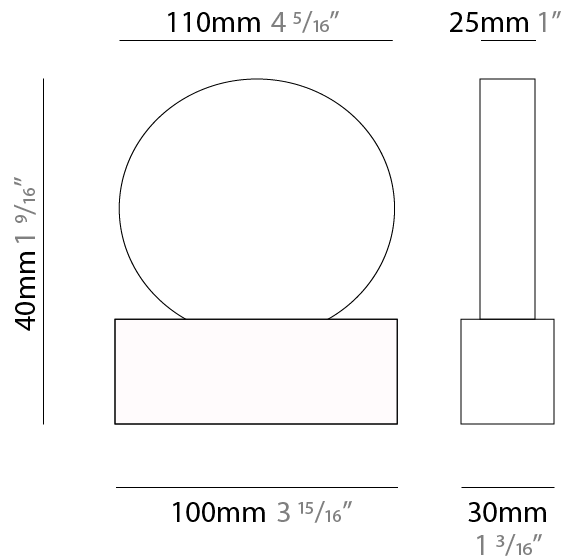

PROJECT	_____
TYPE	_____
SPECIFIER	_____
QUANTITY	_____
DATE	_____

DO NOT DISTURB PORTABLE

D134019-

base number   Finish
Options

1. To build a product code in our configurator select the specify button on the base model # product page
2. To build a manual product code on this datasheet choose from the options listed below in blue font and add the suffix to the base model #

GENERAL

Series: Do Not Disturb
Brand: Knikerboker
Division: Design
Mounting Type: Portable
Mounting Location: Table
Subcategory: Table

PHYSICAL

Shape: Round
Length (mm): 110
Length (in): 4 ⁵/₁₆
Width (mm): 30
Width (in): 1 ³/₁₆
Height (mm): 140
Height (in): 5 ¹/₂
Light Distribution: Direct / Indirect
Diffuser: Opal
Fixture Finish: [TWH](#) / [MBK](#) / [SLF](#) / [GLF](#) / [CLF](#) / [BLF](#)
Fixture Material: Metal

ELECTRICAL

Lamp Type: LED
Total Output Wattage (W): 8
Dimming: Non-Dimmable
Driver Included: Yes
Driver Location: Integrated
Driver Type: Constant Voltage 120Vac
Driver Class: Class 2
Input Voltage (V): 120
Output Voltage (V): 24

LED

Number of LEDs: 1
Color Temperature (°K): 3000
Max. Delivered Lumen (lm): 1000
CRI: >85 CRI

OPTICAL

RATINGS AND CERTIFICATIONS

Certified By: Certified for North American Standards
IP rating: IP20