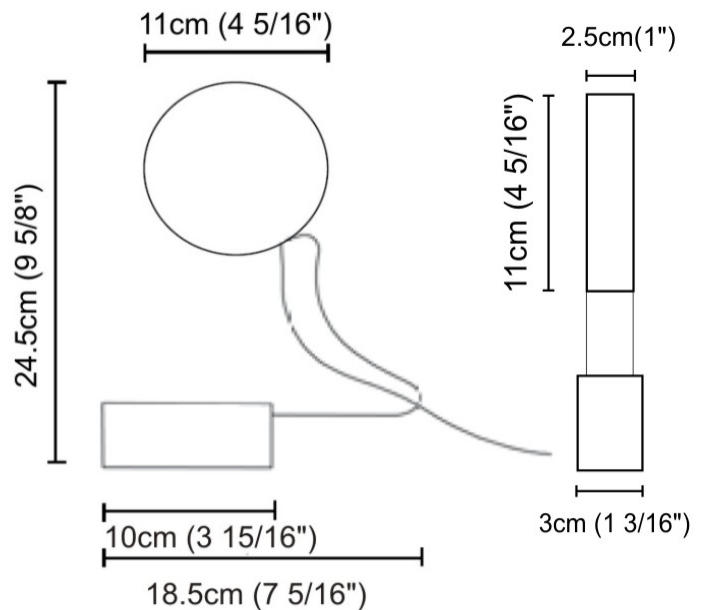

PROJECT	_____
TYPE	_____
SPECIFIER	_____
QUANTITY	_____
DATE	_____

DO NOT DISTURB PORTABLE

D134023-

base number   Finish
Options

1. To build a product code in our configurator select the specify button on the base model # product page
2. To build a manual product code on this datasheet choose from the options listed below in blue font and add the suffix to the base model #

GENERAL

Series: Do Not Disturb
Brand: Knikerboker
Division: Design
Mounting Type: Portable
Mounting Location: Table
Subcategory: Table

PHYSICAL

Shape: Round
Length (mm): 185
Length (in): 7 5/16
Width (mm): 30
Width (in): 1 3/16
Height (mm): 245
Height (in): 9 5/8
Light Distribution: Direct / Indirect
Diffuser: Opal
Fixture Finish: [TWH / MBK / SLF / GLF / CLF / BLF](#)
Fixture Material: Metal

ELECTRICAL

Lamp Type: LED
Input Wattage (W): 8
Total Output Wattage (W): 7
Dimming: Non-Dimmable
Driver Included: Yes
Driver Location: Integrated
Driver Type: Constant Voltage - 120Vac
Driver Class: Class 2
Input Voltage (V): 120
Output Voltage (V): 24

LED

Number of LEDs: 1
Color Temperature (°K): 3000
Max. Delivered Lumen (lm): 1000
CRI: >85 CRI
Lamp Life (hrs): 50000

OPTICAL

RATINGS AND CERTIFICATIONS

Certified By: Certified for North American Standards
IP rating: IP20